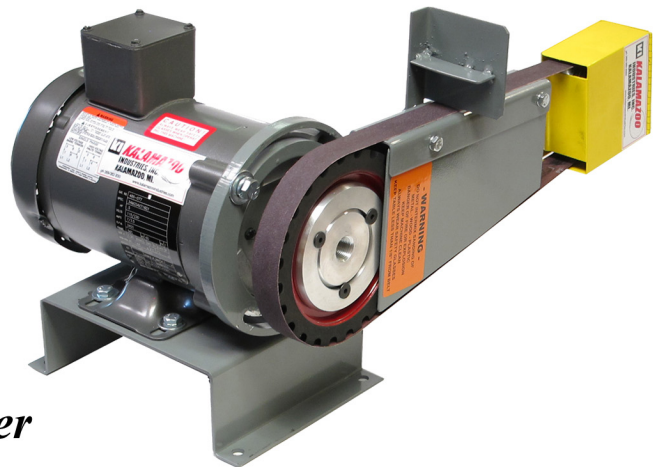

KI KALAMAZOO Industries Inc.

6856 East K Ave - Kalamazoo, MI 49048-6042
www.kalamazooind.com

Kalamazoo Industries Bg142 Multi-Position Belt Grinder

*Accommodates various
1" x 42" belts.*

BG142 1" x 42" multi-position belt grinder

- Multi-position belt grinder.
- Removable platen and adjustable work table.
- Quick tracking.
- Quick part replacement.
- Accommodates any 1" x 42" belt.
- 1/2HP 1PH 110V TEFC motor.
- 6" x 1" serrated 70 duro contact wheel.