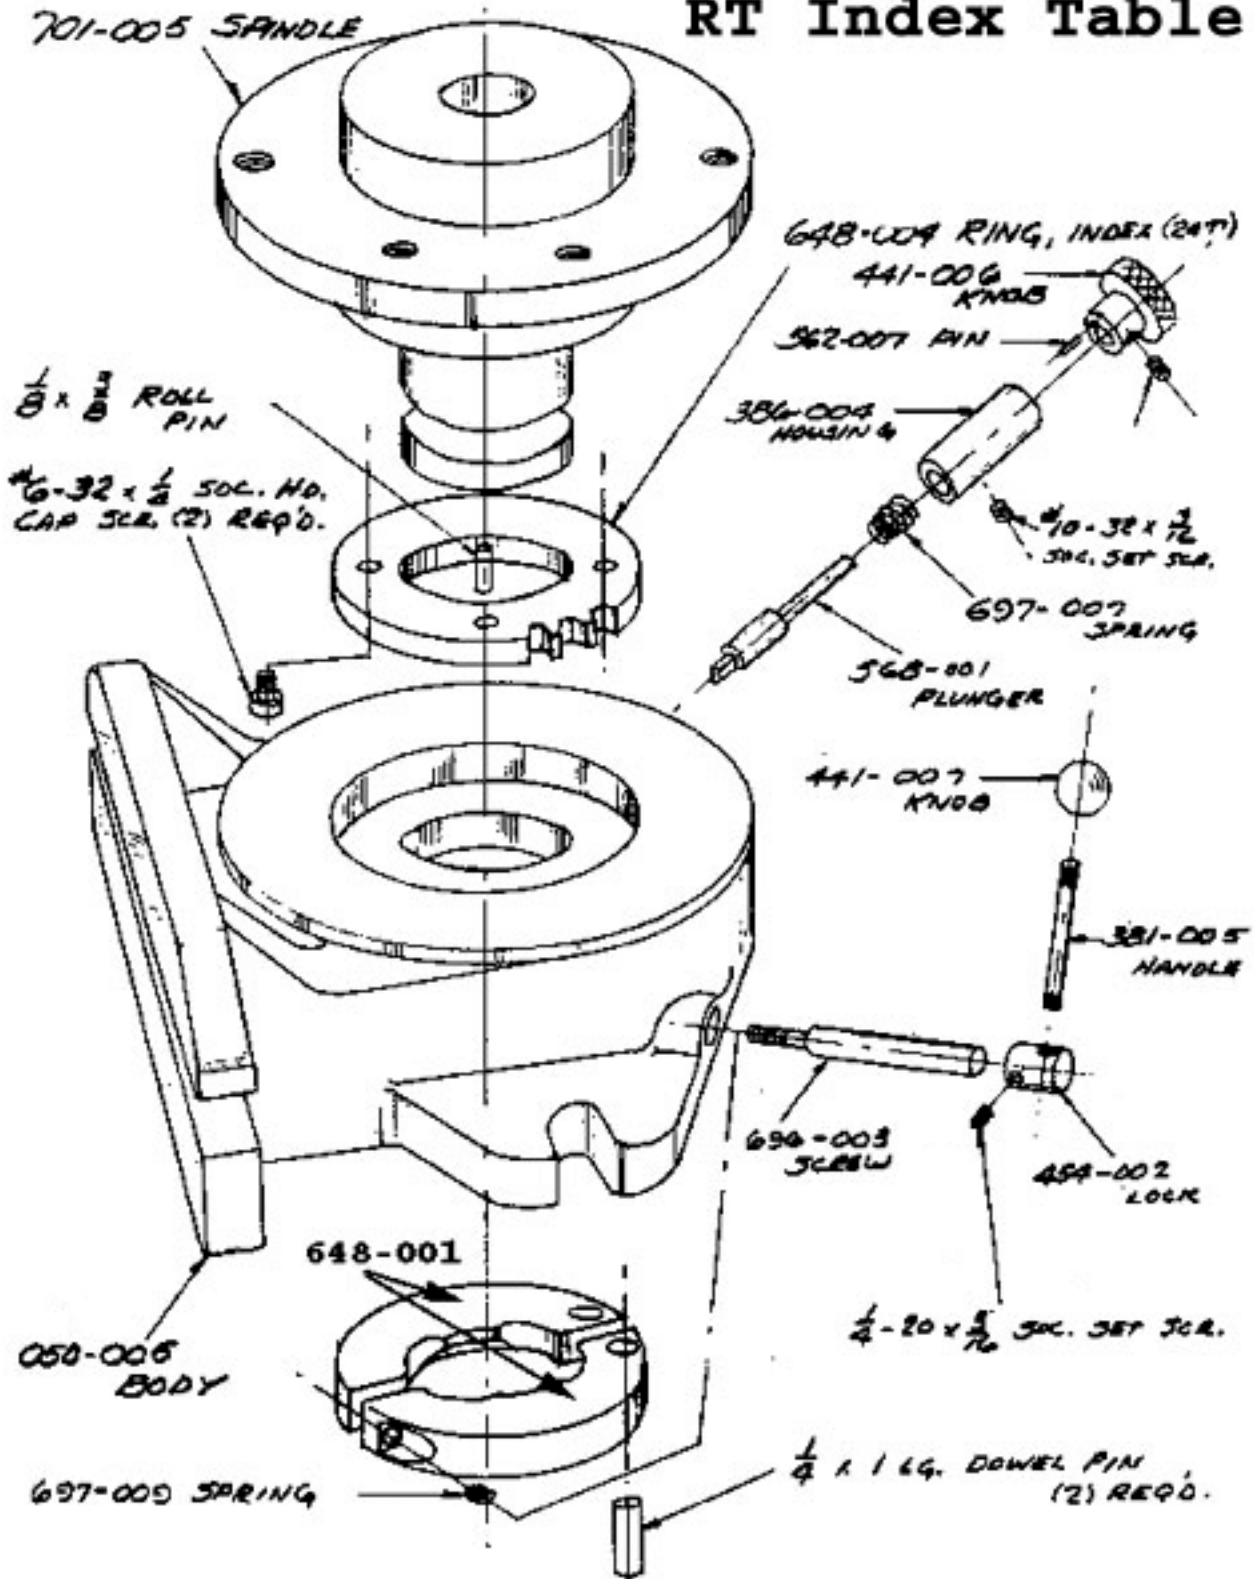

# RT Index Table

6856 East K Avenue  
Kalamazoo, MI 49048  
269-382-2050 PH  
269-382-0790 FAX  
[www.kalamazooindustries.com](http://www.kalamazooindustries.com)