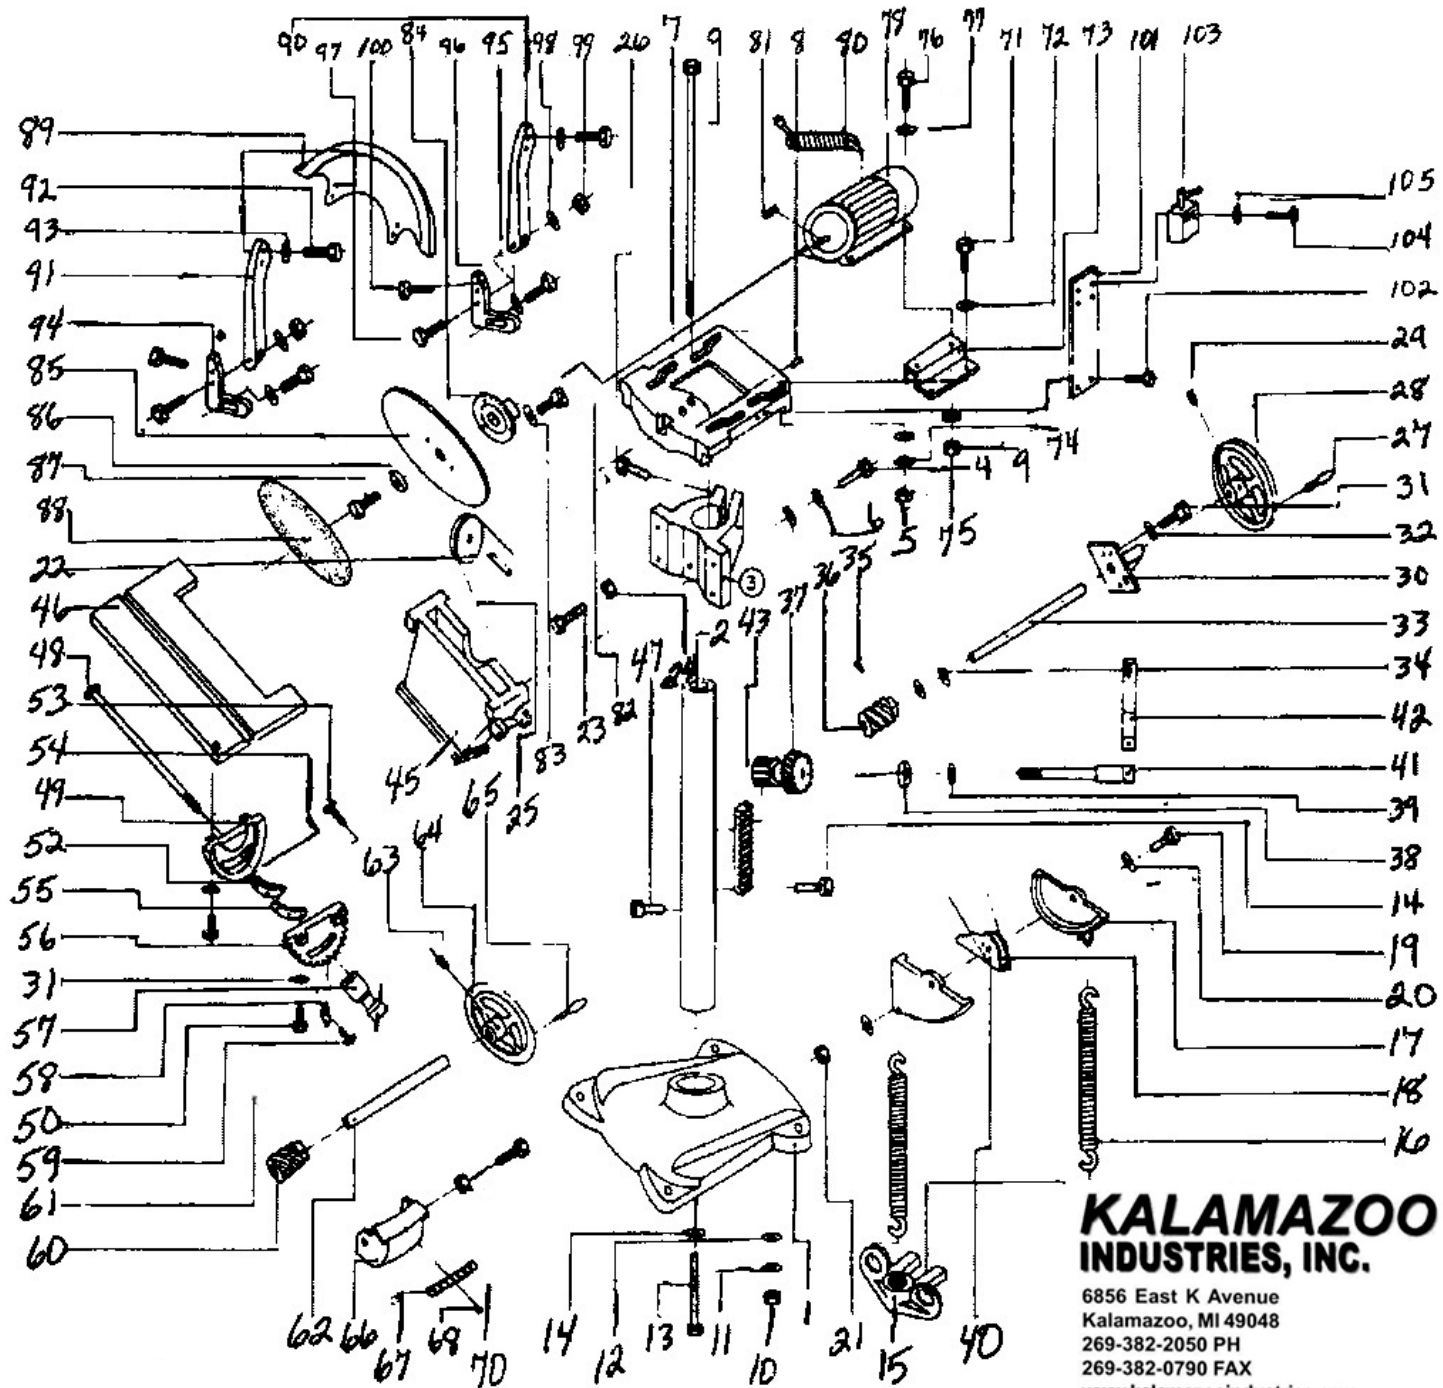

SKU 45725

Assembly Drawing

DS20

**KALAMAZOO  
INDUSTRIES, INC.**

6856 East K Avenue  
Kalamazoo, MI 49048  
269-382-2050 PH  
269-382-0790 FAX  
www.kalamazooindustries.com