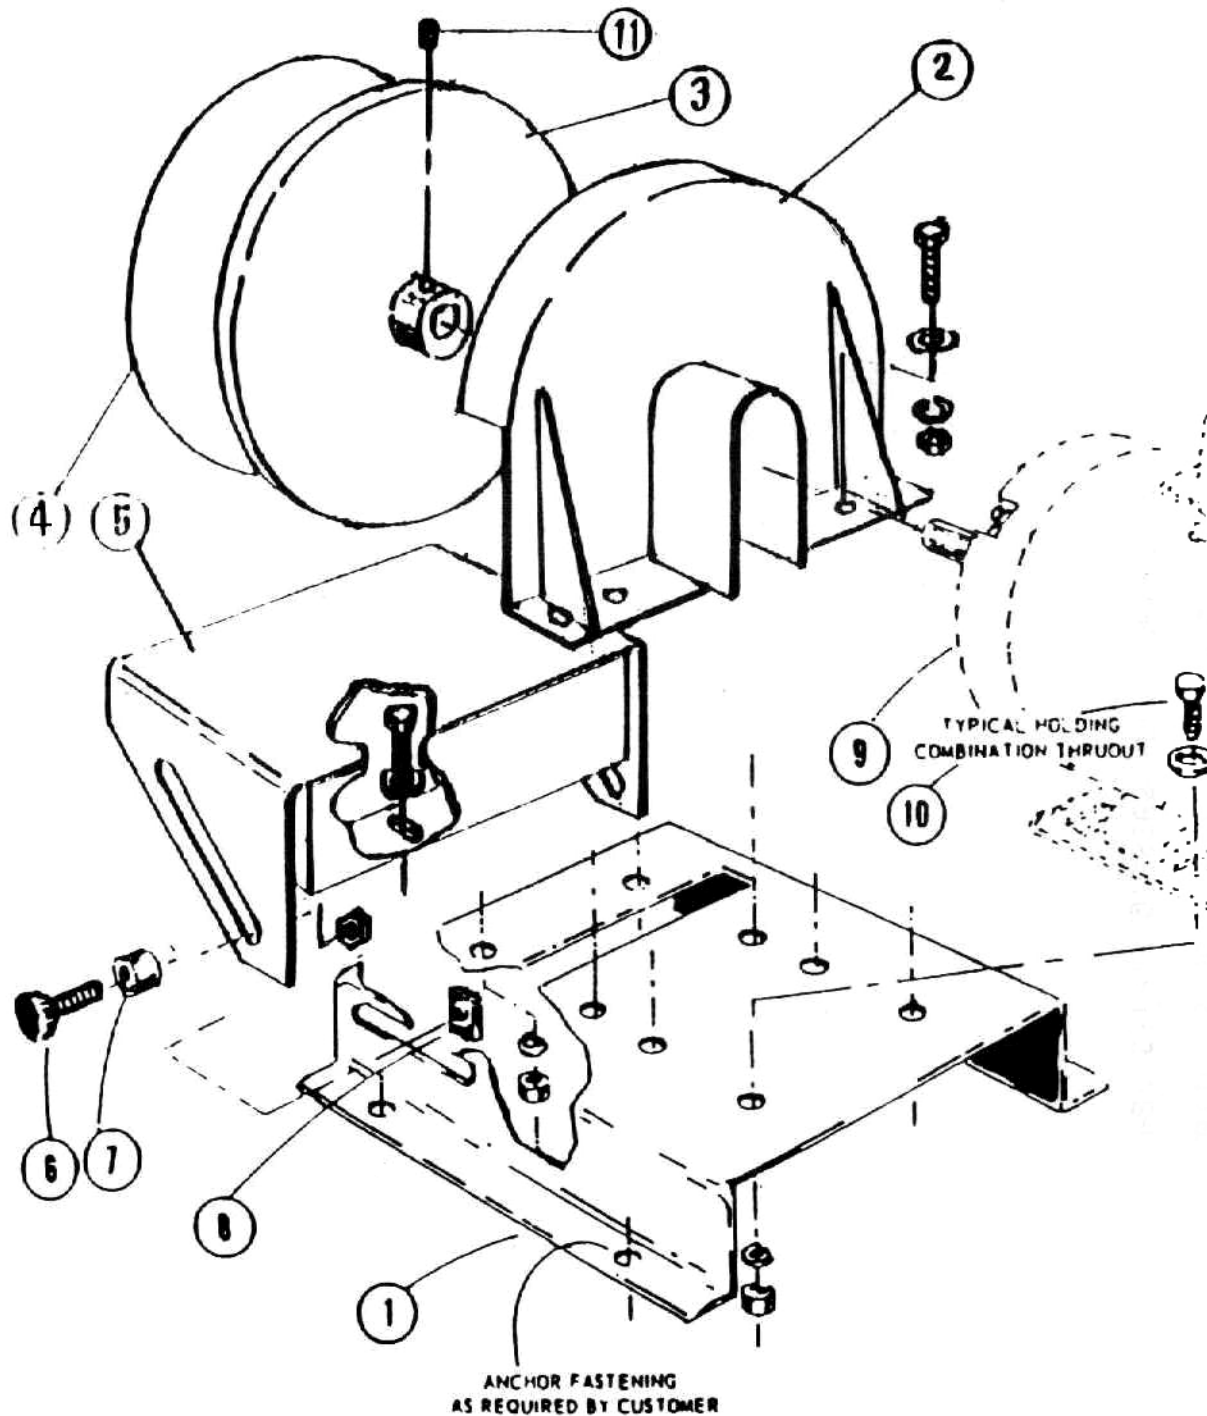

DS12 DISC SANDER

NO.	PART NO.	DESCRIPTION	QTY
1.	050-029	BASE	1
2.	342-034	GUARD	1
3.	160-002	ALUM.DISC	1
4.		PAPER DISC	1
5.	829-016	TABLE ASSEMBLY	1
6.	441-017	LOCKING KNOB	2
7.		SPACER	2
8.		WELD NUT	2
9.	1HP	MOTOR-1725RPM	1
10.		MOUNTING SCREWS	8
11.		SET SCREW	1